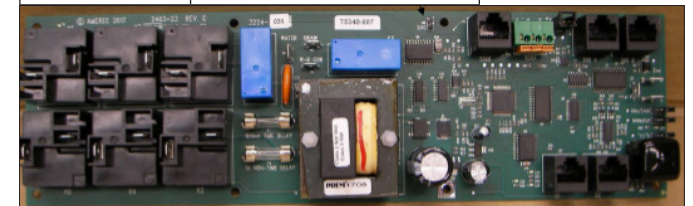

3224-032 Pca   **Discontinued**