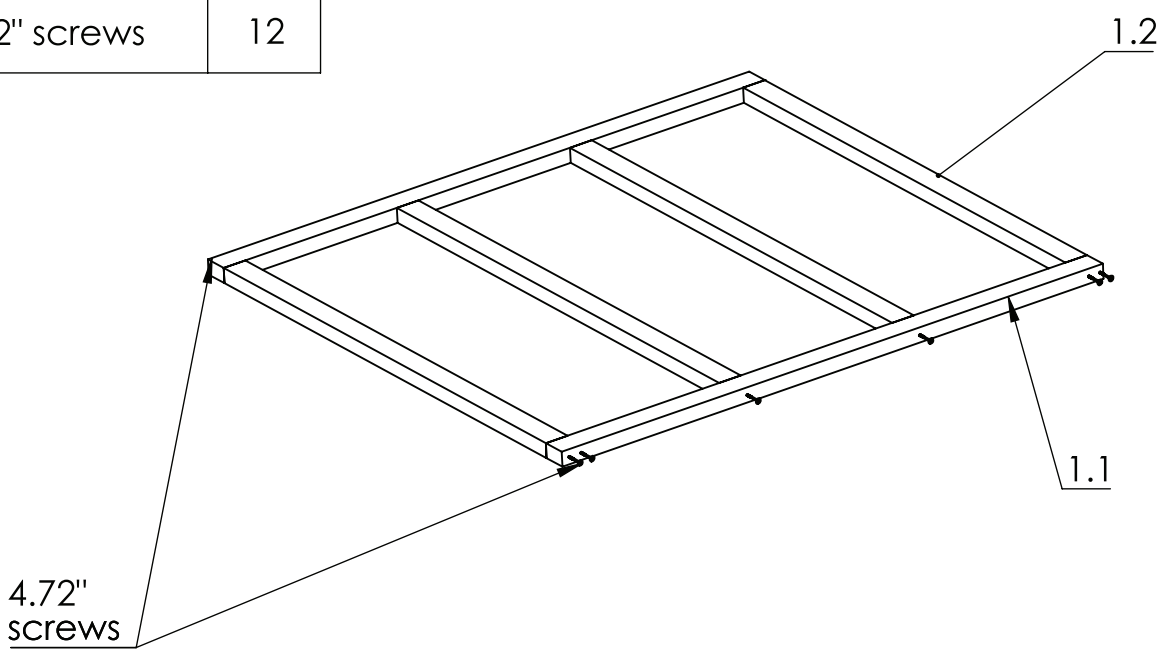

1.1	2
1.2	4
4.72" screws	12