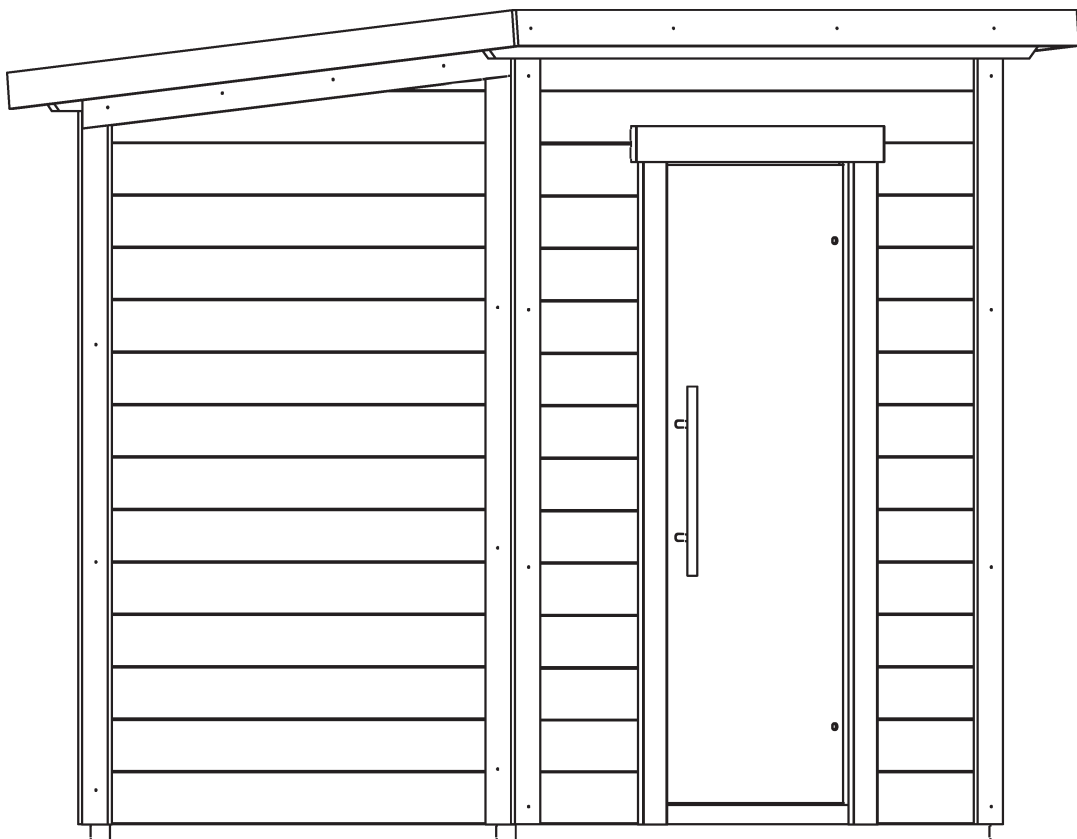

# Model G2 Sauna Room Installation Manual

**Note: Please read manual before construction**

1.1		1.73" x 2.79" x 69.84"	2
1.2		1.73" x 2.79" x 56.92"	4
2.1		1.73" x 1.73" x 81.69"	2
2.2		1.73" x 1.73" x 76.57"	2
W1		1.65" x 5.70" x 70.62"	16
W2		1.65" x 5.70" x 61.41"	28
W3		1.65" x 5.70" x 20.27"	13
W4		1.65" x 5.70" x 20.27"	13
L1		1.65" x 5.31" x 61.41"	1
L2		1.65" x 5.31" x 61.41"	1

3.1		.59" x 3.74" x 79.60"	2
3.2		.59" x 3.74" x 74.17"	2
3.3		.59" x 3.74" x 77.91"	2
3.4		.59" x 3.74" x 72.71"	2
3.5		.59" x 3.74" x 63.62"	2
4.1		1.10" x 2.79" x 81.29"	2
4.2		1.65" x 5.70" x 74.56"	15
4.3		.70" x .98" x 81.29"	1
5		.74" x 3.74" x 66.92"	16

6.1		1.73" x 1.73" x 20.27"	2
6.2		1.73" x 1.73" x 11.10"	2
7.1		.59" x 3.74" x 82.48"	1
7.2		.59" x 3.74" x 74.56"	2
Bench1		66.92" x 21.37" x 66.92"	1
Bench2		66.92" x 3.54" x 8.66"	1
Bench3		29.33" x 15.66" x 3.54"	1
Backrest1		66.92" x 10.23" x 1.96"	1
Backrest2		36.45" x 10.23" x 1.96"	1