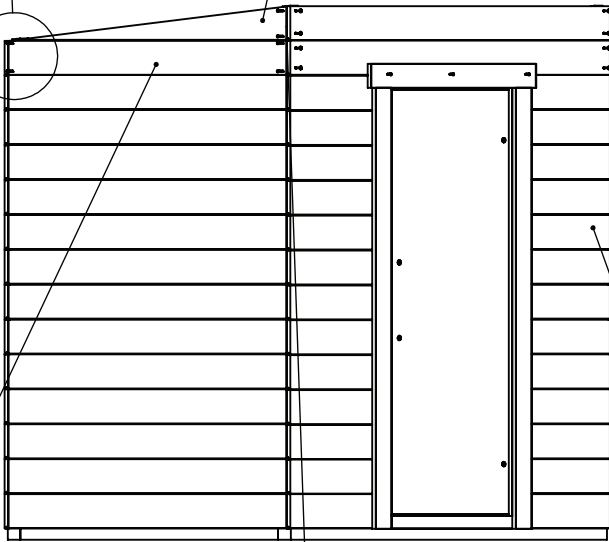

# Model G2 Sauna Room Installation Manual

**Note: Please read manual before construction**

1.1		1.73" x 2.79" x 69.84"	2
1.2		1.73" x 2.79" x 56.92"	4
2.1		1.73" x 1.73" x 81.69"	2
2.2		1.73" x 1.73" x 76.57"	2
W1		1.65" x 5.70" x 70.62"	16
W2		1.65" x 5.70" x 61.41"	28
W3		1.65" x 5.70" x 20.27"	13
W4		1.65" x 5.70" x 20.27"	13
L1		1.65" x 5.31" x 61.41"	1
L2		1.65" x 5.31" x 61.41"	1

3.1		.59" x 3.74" x 79.60"	2
3.2		.59" x 3.74" x 74.17"	2
3.3		.59" x 3.74" x 77.91"	2
3.4		.59" x 3.74" x 72.71"	2
3.5		.59" x 3.74" x 63.62"	2
4.1		1.10" x 2.79" x 81.29"	2
4.2		1.65" x 5.70" x 74.56"	15
4.3		.70" x .98" x 81.29"	1
5		.74" x 3.74" x 66.92"	16

6.1		1.73" x 1.73" x 20.27"	2
6.2		1.73" x 1.73" x 11.10"	2
7.1		.59" x 3.74" x 82.48"	1
7.2		.59" x 3.74" x 74.56"	2
Bench1		66.92" x 21.37" x 66.92"	1
Bench2		66.92" x 3.54" x 8.66"	1
Bench3		29.33" x 15.66" x 3.54"	1
Backrest1		66.92" x 10.23" x 1.96"	1
Backrest2		36.45" x 10.23" x 1.96"	1

Door	1
1.57" screws	8

Ø .19"

2.75" screws

40mm screws

w3

2.75" screws

L2

W2