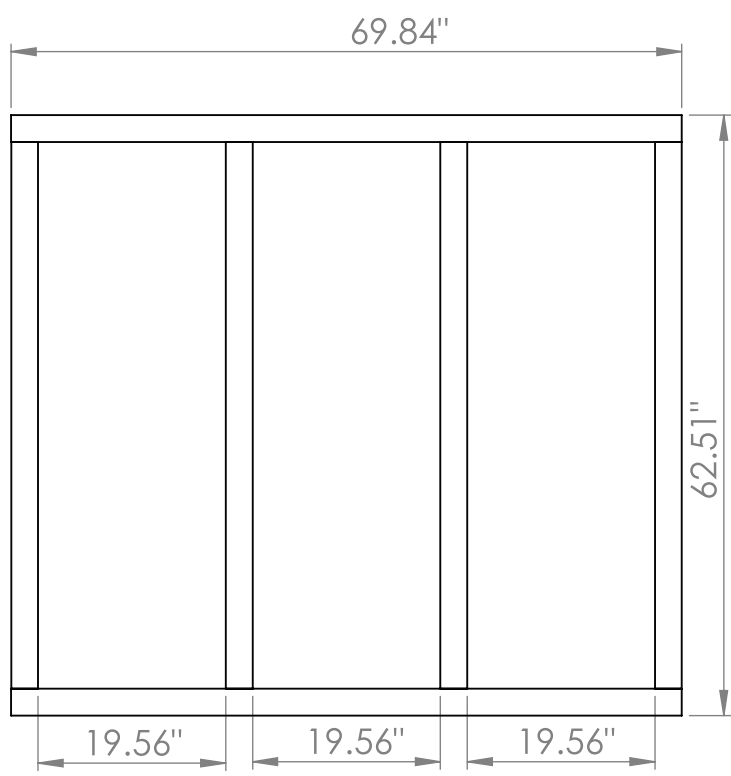

# Model G2 Sauna Room Installation Manual

**Note: Please read manual before construction**

1.1		1.73" x 2.79" x 69.84"	2
1.2		1.73" x 2.79" x 56.92"	4
2.1		1.73" x 1.73" x 81.69"	2
2.2		1.73" x 1.73" x 76.57"	2
W1		1.65" x 5.70" x 70.62"	16
W2		1.65" x 5.70" x 61.41"	28
W3		1.65" x 5.70" x 20.27"	13
W4		1.65" x 5.70" x 20.27"	13
L1		1.65" x 5.31" x 61.41"	1
L2		1.65" x 5.31" x 61.41"	1

3.1		.59" x 3.74" x 79.60"	2
3.2		.59" x 3.74" x 74.17"	2
3.3		.59" x 3.74" x 77.91"	2
3.4		.59" x 3.74" x 72.71"	2
3.5		.59" x 3.74" x 63.62"	2
4.1		1.10" x 2.79" x 81.29"	2
4.2		1.65" x 5.70" x 74.56"	15
4.3		.70" x .98" x 81.29"	1
5		.74" x 3.74" x 66.92"	16

6.1		1.73" x 1.73" x 20.27"	2
6.2		1.73" x 1.73" x 11.10"	2
7.1		.59" x 3.74" x 82.48"	1
7.2		.59" x 3.74" x 74.56"	2
Bench1		66.92" x 21.37" x 66.92"	1
Bench2		66.92" x 3.54" x 8.66"	1
Bench3		29.33" x 15.66" x 3.54"	1
Backrest1		66.92" x 10.23" x 1.96"	1
Backrest2		36.45" x 10.23" x 1.96"	1

Door		72.63" x 36.41" x 3.22"	1
T		28.70" x 2.39"	1
H			1

Screws	.19" x 4.72"	12
Screws	.17" x 2.75"	228
Screws	.15" x 2.36"	14
Screws	.15" x 1.96"	68
Screws	.13" x 1.57"	82
Screws	.18" x .98"	12
Nails		128
E		2
G		2