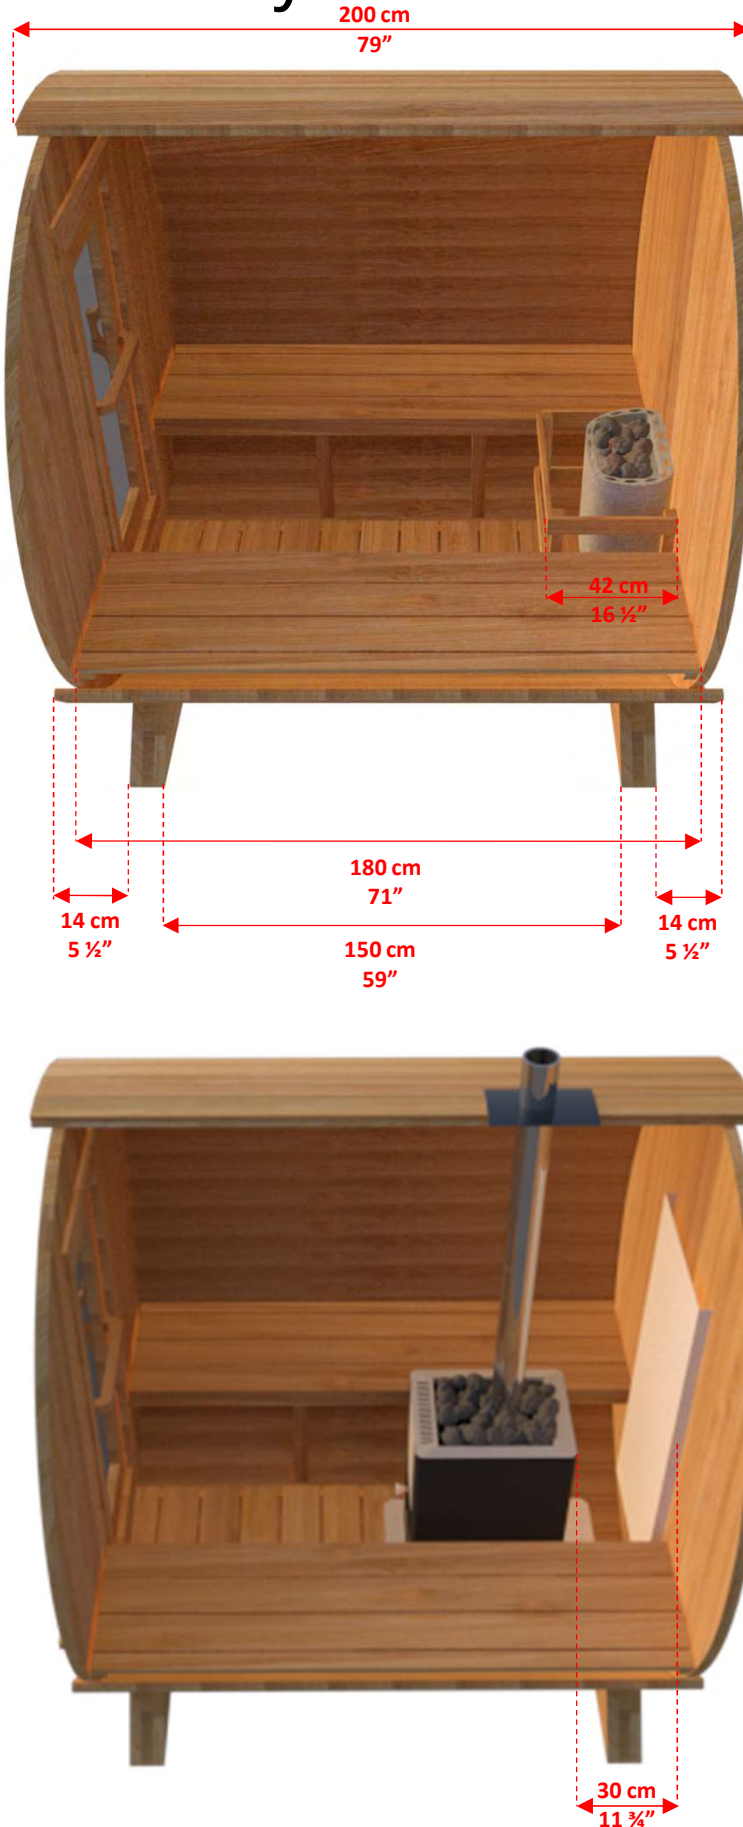

CTC22W Harmony Barrel Sauna

Manufactured by:

tel: 888-923-9813 | info@leisurecraft.com | web: www.leisurecraft.com

CTC22W Harmony Barrel Sauna

Manufactured by:

tel: 888-923-9813 | info@leisurecraft.com | web: www.leisurecraft.com