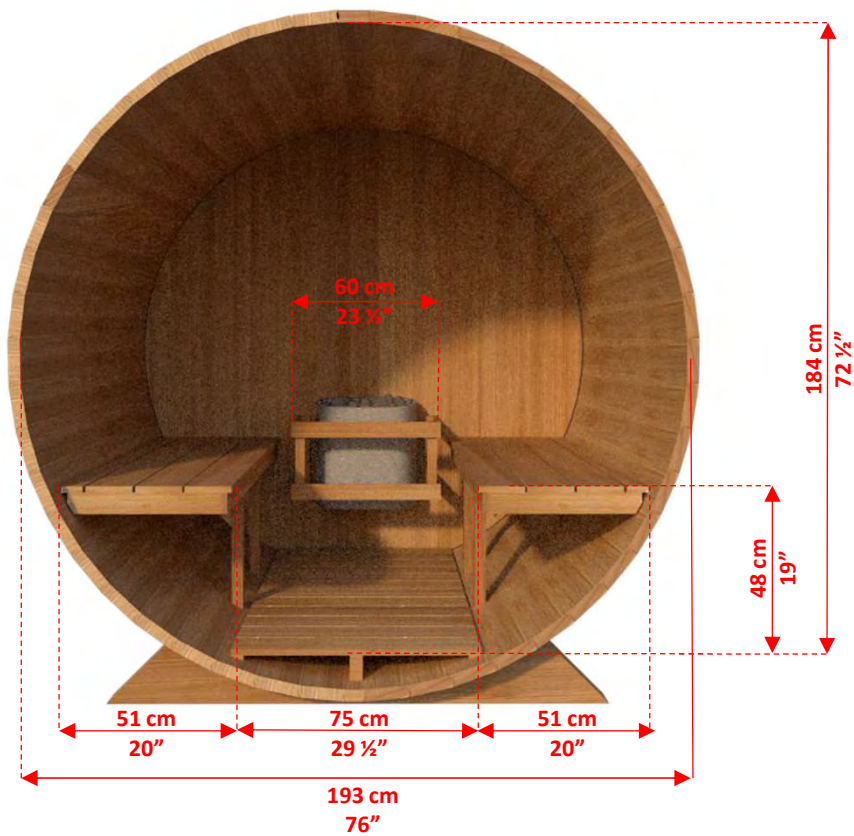

CTC22W Harmony Barrel Sauna

Manufactured by:

tel: 888-923-9813 | info@leisurecraft.com | web: www.leisurecraft.com

CTC22W Harmony Barrel Sauna

Manufactured by:

tel: 888-923-9813 | info@leisurecraft.com | web: www.leisurecraft.com