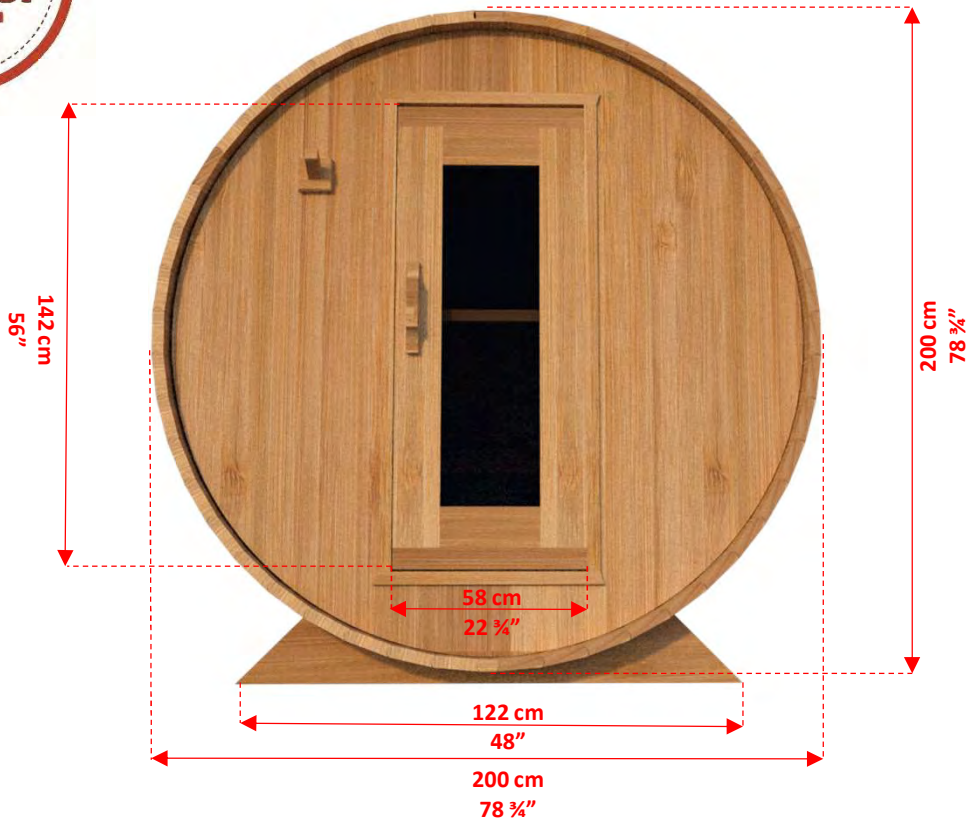

CTC22W Harmony Barrel Sauna

Manufactured by:

tel: 888-923-9813 | info@leisurecraft.com | web: www.leisurecraft.com

CTC22W Harmony Barrel Sauna

Manufactured by:

tel: 888-923-9813 | info@leisurecraft.com | web: www.leisurecraft.com