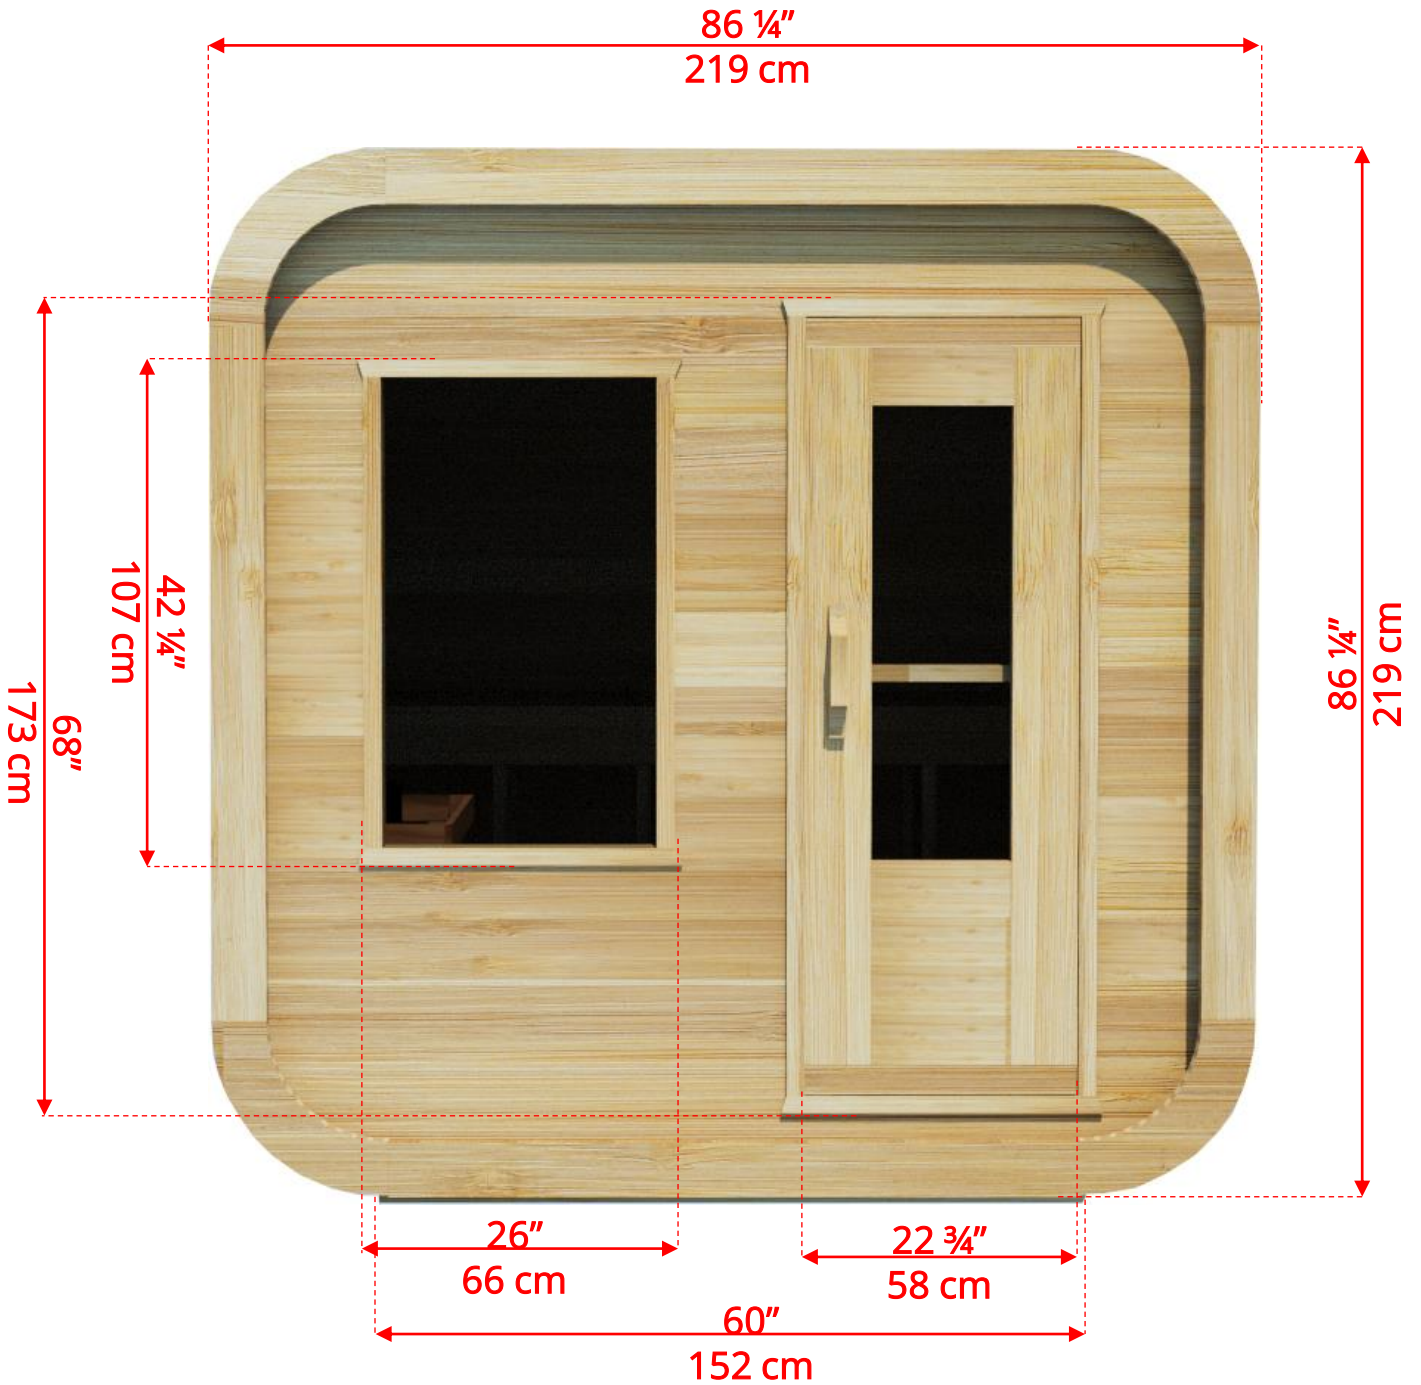

CTC22LU CT Luna Sauna

Manufactured by:

tel: 888-923-9813 | info@leisurecraft.com | web: www.leisurecraft.com

CTC22LU CT Luna Sauna

Manufactured by:

tel: 888-923-9813 | info@leisurecraft.com | web: www.leisurecraft.com