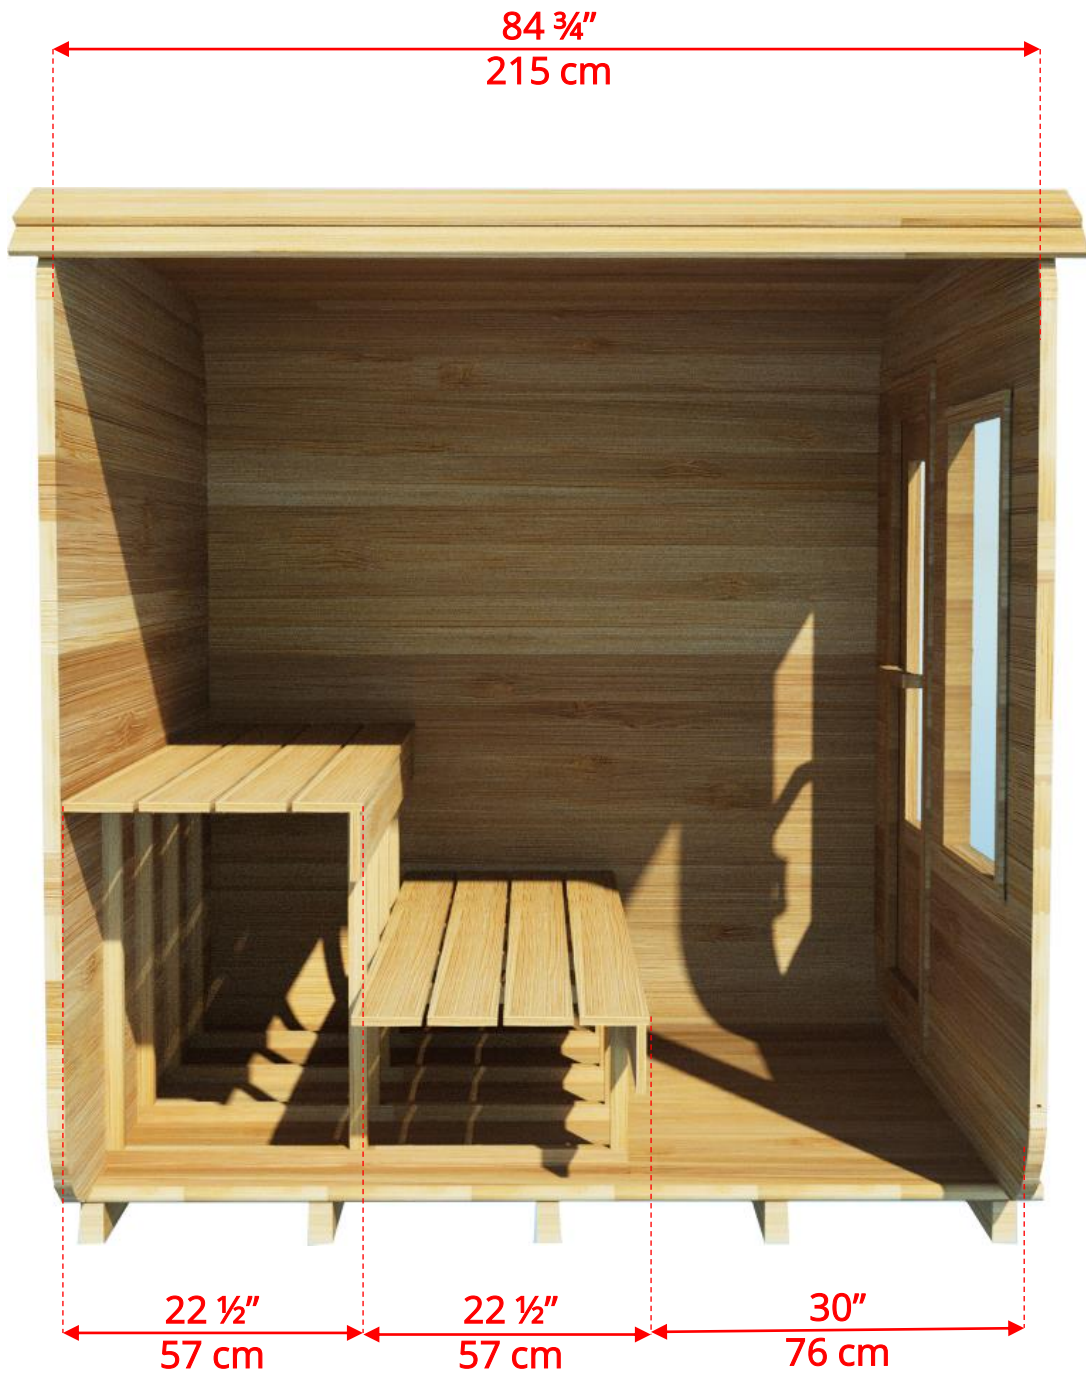

CTC22LU CT Luna Sauna

Manufactured by:

tel: 888-923-9813 | info@leisurecraft.com | web: www.leisurecraft.com

CTC22LU CT Luna Sauna

Manufactured by:

tel: 888-923-9813 | info@leisurecraft.com | web: www.leisurecraft.com