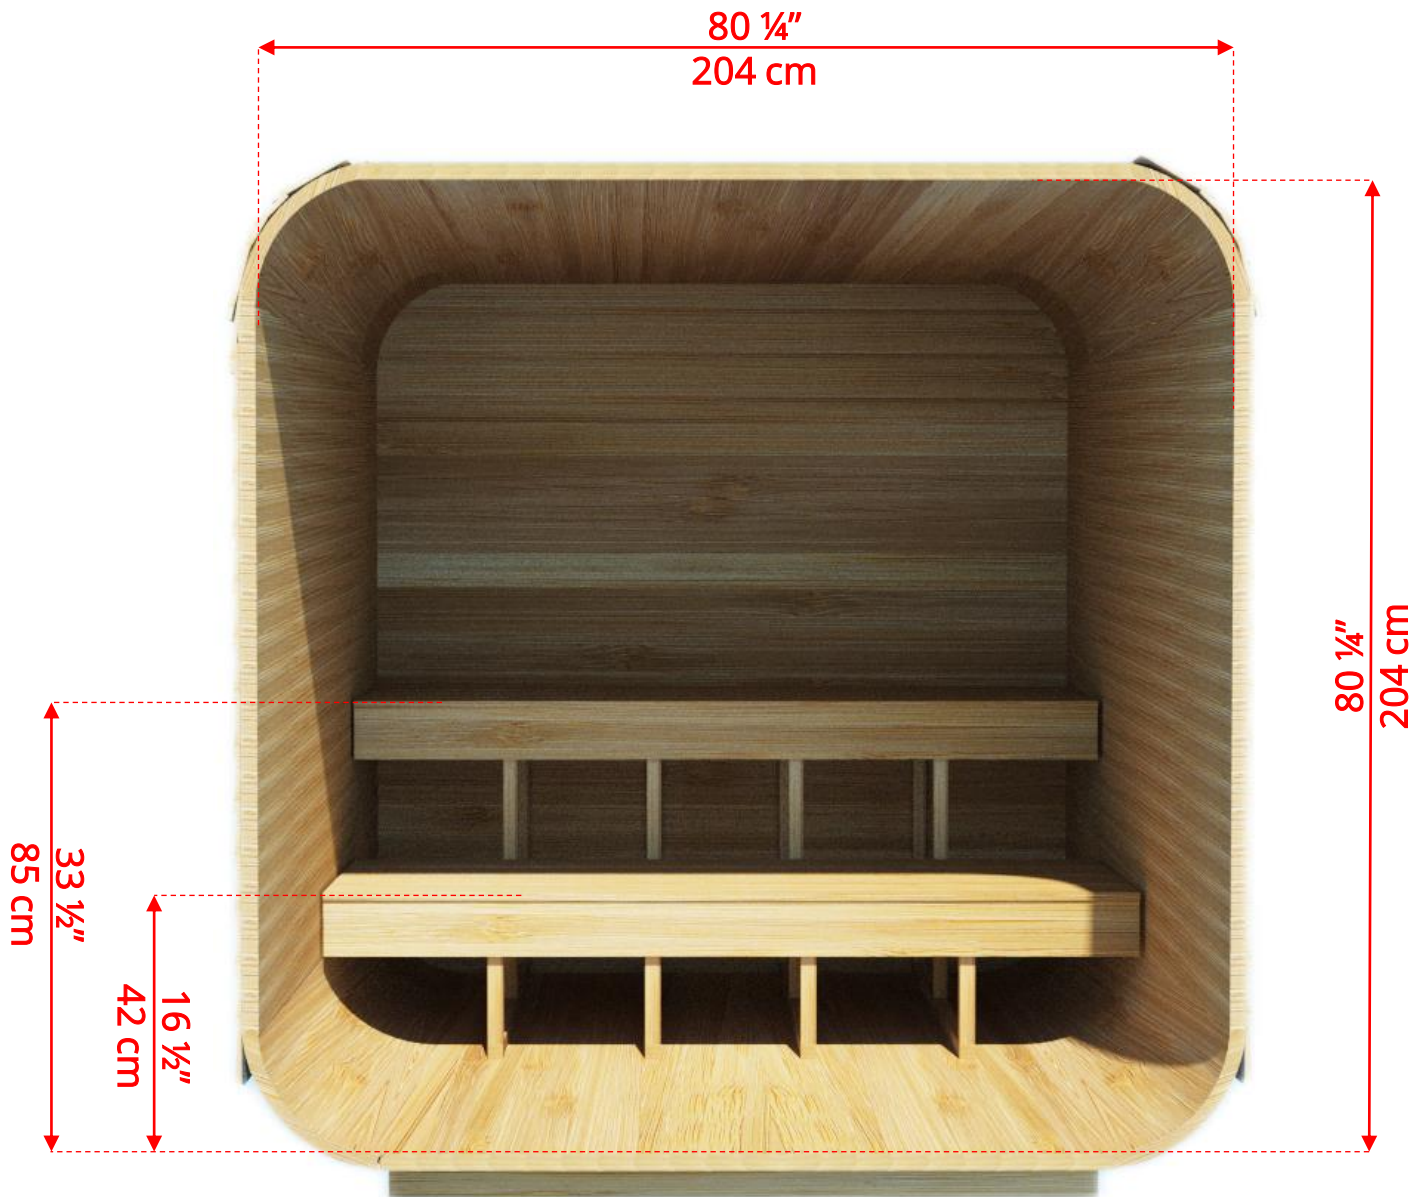

CTC22LU CT Luna Sauna

Manufactured by:

tel: 888-923-9813 | info@leisurecraft.com | web: www.leisurecraft.com

CTC22LU CT Luna Sauna

Manufactured by:

tel: 888-923-9813 | info@leisurecraft.com | web: www.leisurecraft.com